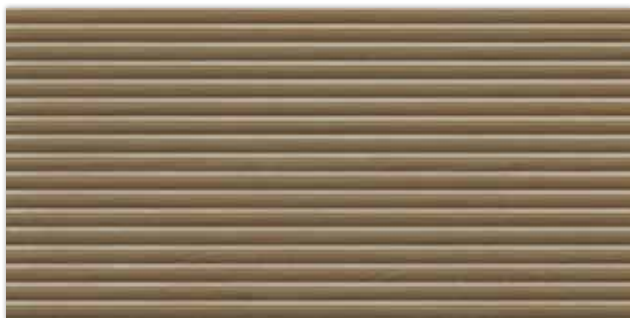

TANDEM WOOD BY VIVES

DEIA-R 60x120x1,1 cm NAT 61,86 €/m²

NATURAL ANTRACITA

CAOBA CENIZA

NOCE BEIGE

FORMENTOR 30x30x0,82 cm NAT 35,24 €/m²

NATURAL ANTRACITA

CAOBA CENIZA