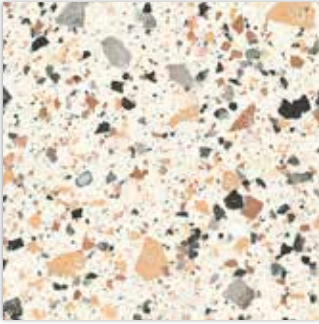

VENICE VILLA IVORY
60X60X1 CM NAT R10
FMG P66410

KK6 KK64 62,00 €/m²